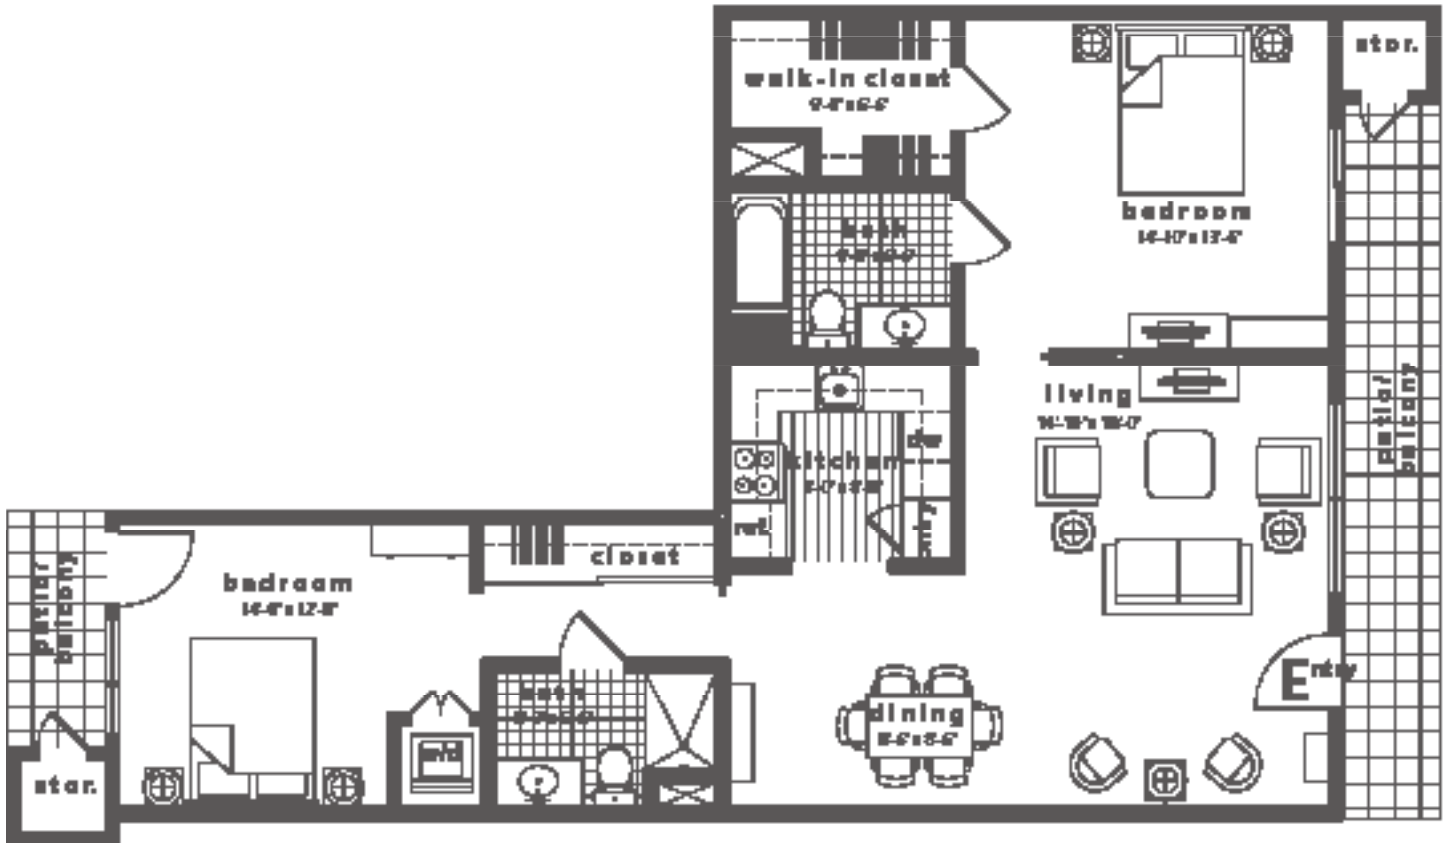

Two-Bedroom, Two-Bath Deluxe Apartment

1,125 sq. ft.

Dimensions are approximate.

325 Kempton Street, Spring Valley, CA 91977 (619) 931-1124 CovLivingMountMiguel.org

Covenant Living Communities & Services is a ministry of the Evangelical Covenant Church and does not discriminate pursuant to the federal Fair Housing Act. All faiths and beliefs are welcome. RCFE License #370800394 COA#110