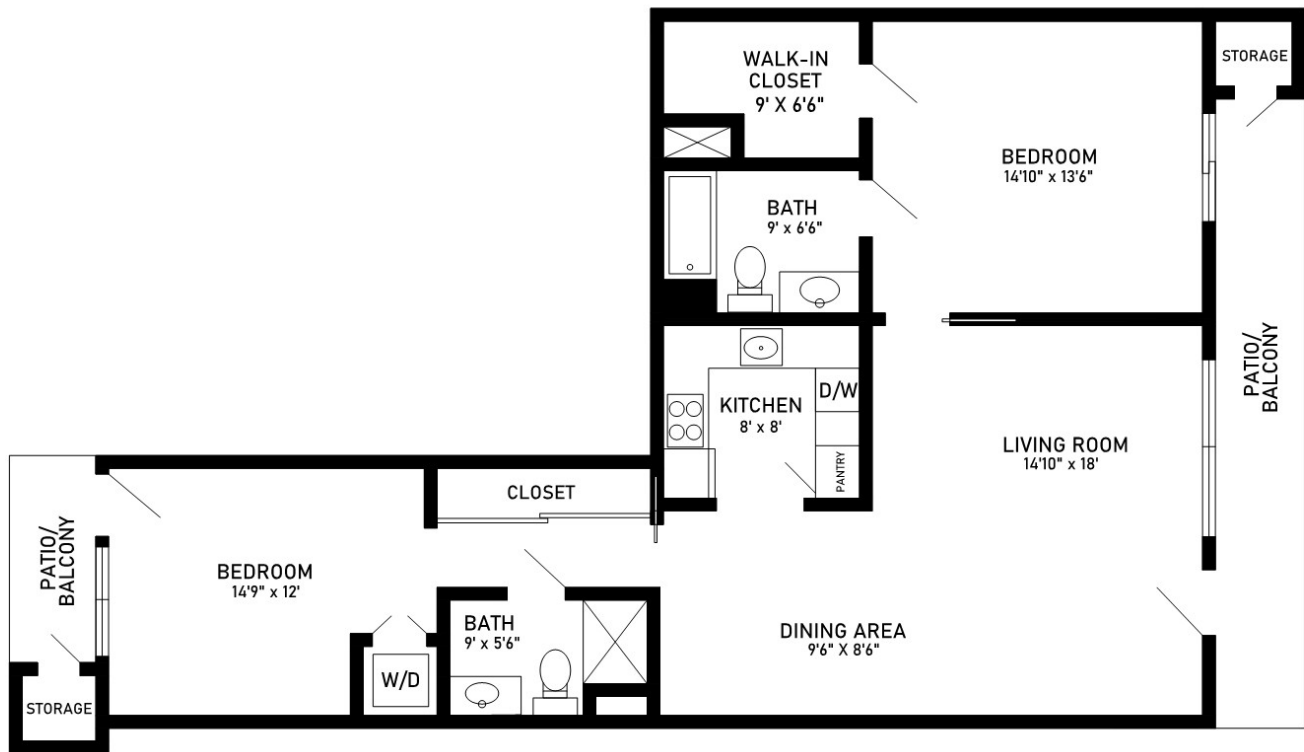

Building 1000
Two-Bedroom, Two-Bath, Deluxe - A

1,125 sq. ft.

Dimensions are approximate.

325 Kempton Street, Spring Valley, CA 91977 (619) 931-1124 CovLivingMountMiguel.org

Covenant Living Communities & Services is a ministry of the Evangelical Covenant Church and does not discriminate pursuant to the federal Fair Housing Act. All faiths and beliefs are welcome. RCFE License #370800394 COA#110